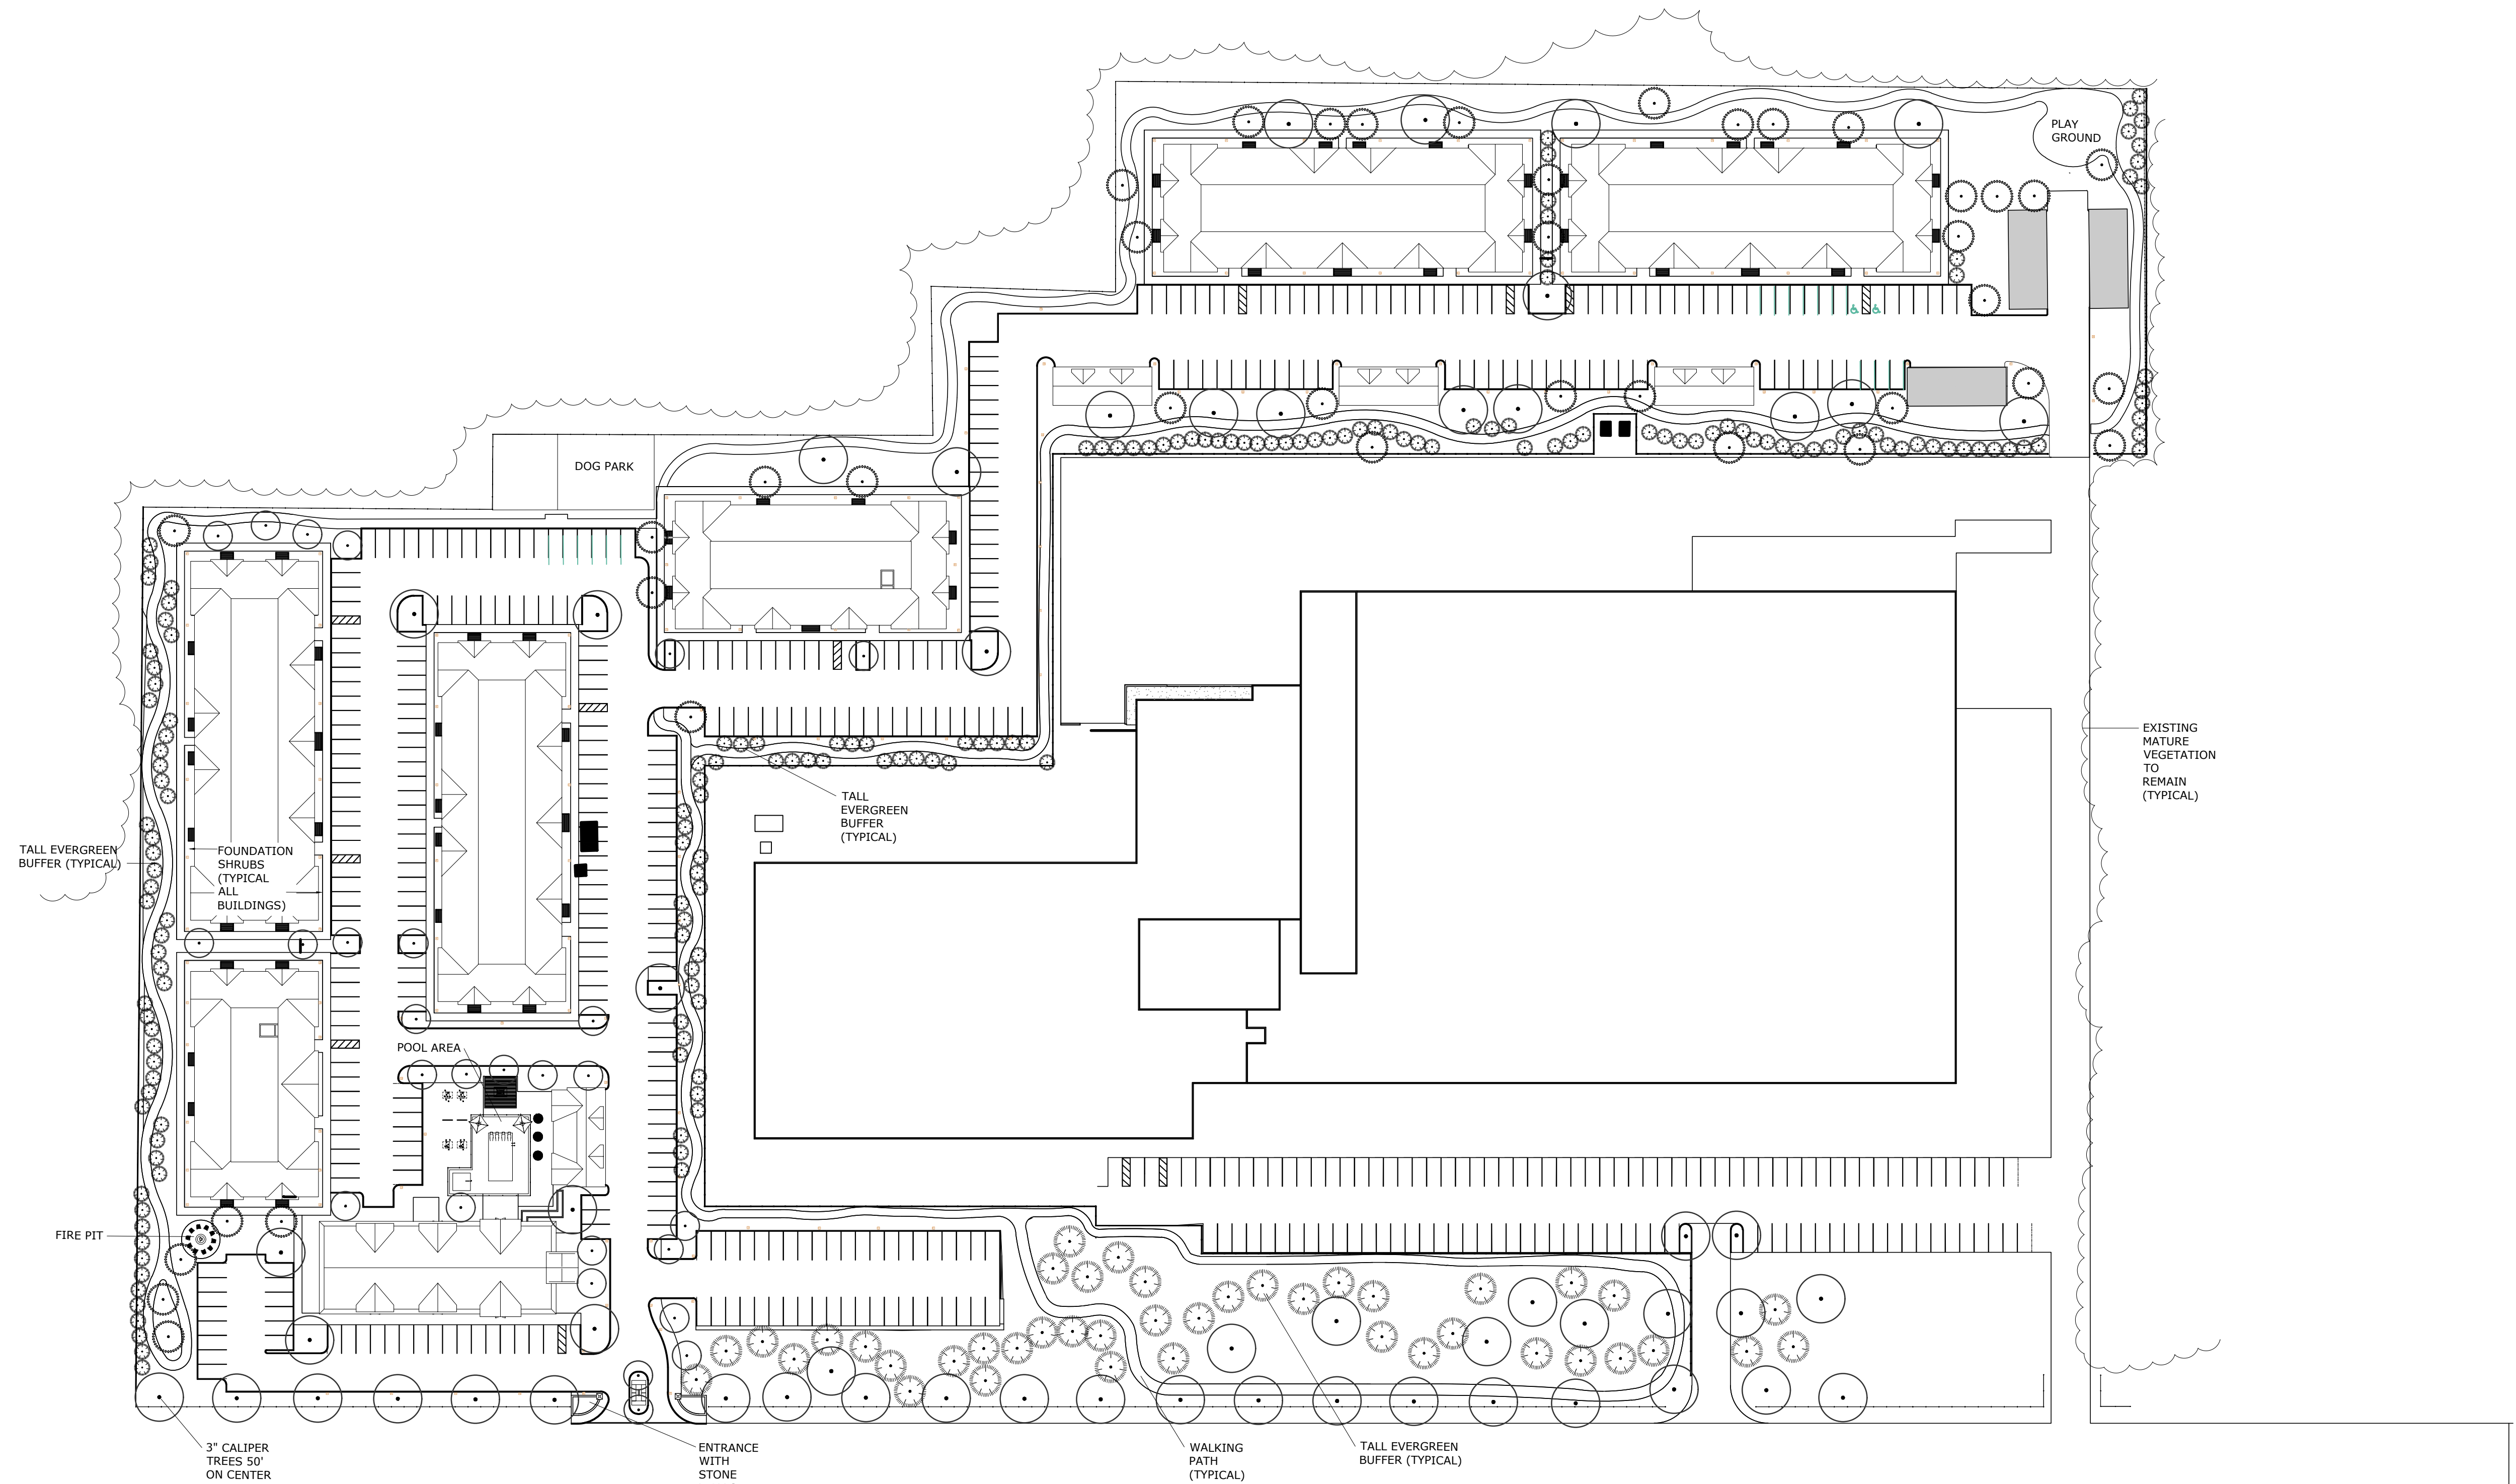

CONCEPT PLANT SCHEDULE

- DECIDUOUS TREES 2" caliper 87
- EVERGREEN TREES 233
- FLOWERING TREES 44

STAMP:

The Lofts at Fairgrounds
South Kingstown, RI

PROJECT STATUS:
**MASTER PLAN
SUBMISSION**

Date: August 28, 2025
Designed by: DCS
Checked by: DCS
Project #: 0325-12

REVISIONS:

DRAWING TITLE:

**LANDSCAPE
PLAN**

DRAWING NO.:

L1.0