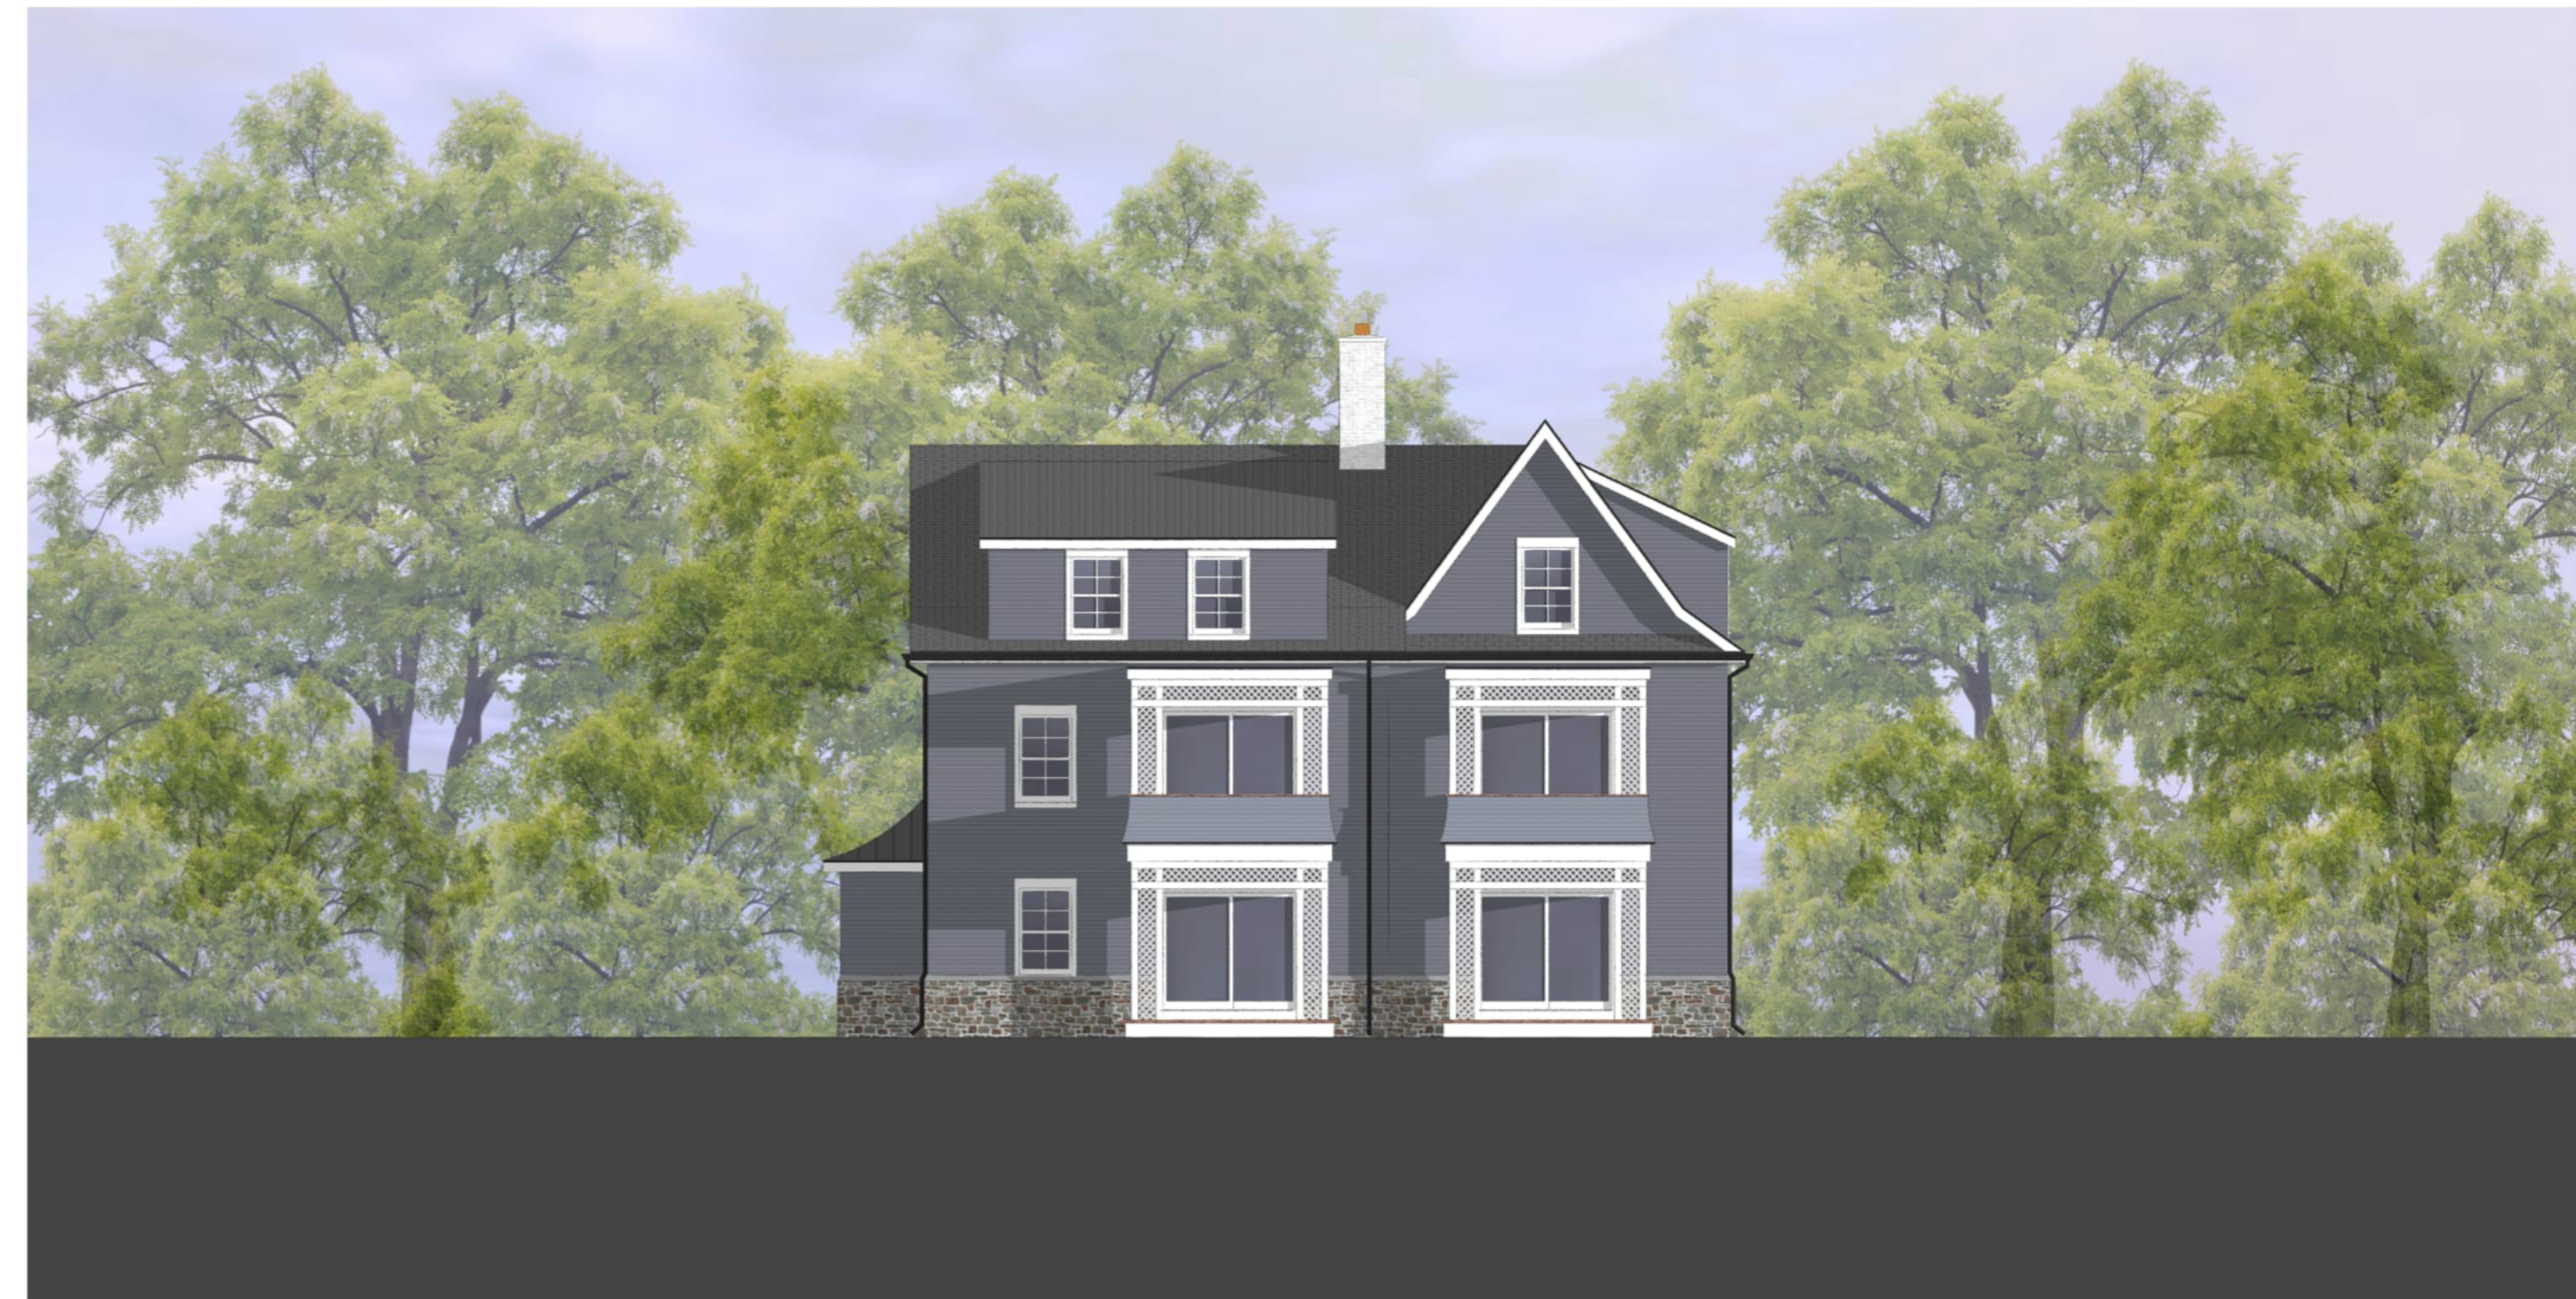

Deepwell, Proposed Residences
South Kingstown, Rhode Island

Studio 401Architecture, LLC

5 Division Street, Unit 39
East Greenwich, Rhode Island 02818

Front Elevation

Back Elevation

Side Elevation

Two Story Duplex

Deepwell, Proposed Residences
South Kingstown, Rhode Island

Studio 401Architecture, LLC

5 Division Street, Unit 39
East Greenwich, Rhode Island 02818

Front Elevation

Back Elevation

Side Elevation

Front Elevation

Back Elevation

Side Elevation

Three Story Duplex

Deepwell, Proposed Residences
South Kingstown, Rhode Island

Studio 401Architecture, LLC

5 Division Street, Unit 39
East Greenwich, Rhode Island 02818

Front Elevation

Back Elevation

Side Elevation