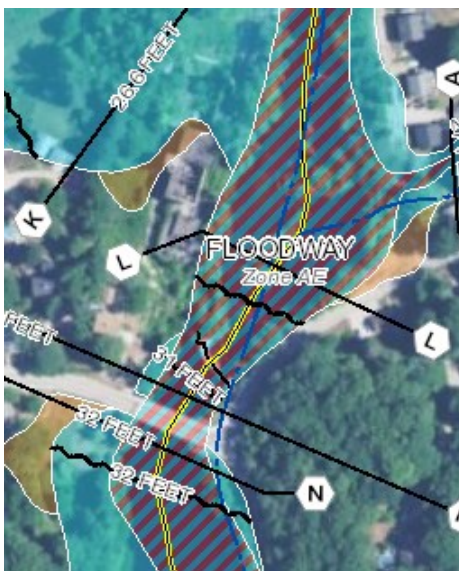

For the residents of:

Rhode Island

- Charlestown
- Coventry
- Exter
- Hopkinton
- Narragansett
- North Kingstown
- Richmond
- South Kingstown
- Westerly
- West Greenwich

Connecticut

- North Stonington
- Stonington
- Voluntown

Narragansett Indian Tribe

Note that coastal areas were not updated as part of this study. Please see the yellow line in map above for study area boundary.