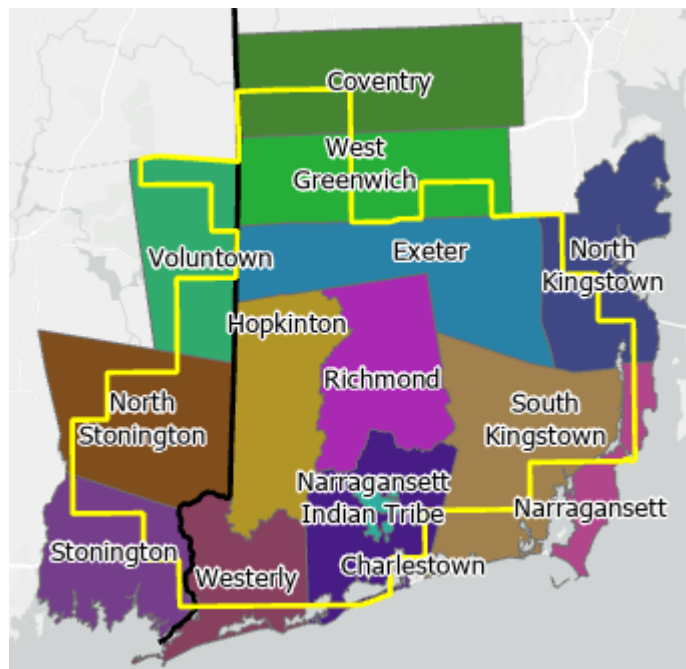

FLOOD RISK OPEN HOUSE

FEMA

DO YOU KNOW YOUR FLOOD RISK?

FIND OUT MORE!

Join FEMA, State and Local officials for an opportunity to view the newly updated flood maps for the Pawcatuck-Wood Watershed

February 4, 2020 — 5:00-7:00 PM

Westerly Town Library

44 West Broad St

Westerly, RI 02891

There will be no formal presentation, so please arrive at your convenience.

- Find your property on new flood maps and learn your flood risk
- Get answers to your questions from FEMA, State and Local officials
- Learn about flood insurance
- Get one on one assistance from experts

Can't make it to the meeting? Please visit <http://arcg.is/00q55>

for more information and to compare current and pending maps

For the residents of:

Rhode Island

- Charlestown
- Coventry
- Exter
- Hopkinton
- Narragansett
- North Kingstown
- Richmond
- South Kingstown
- Westerly
- West Greenwich

Connecticut

- North Stonington
- Stonington
- Voluntown

Narragansett Indian Tribe

Note that coastal areas were not updated as part of this study. Please see the yellow line in map above for study area boundary.